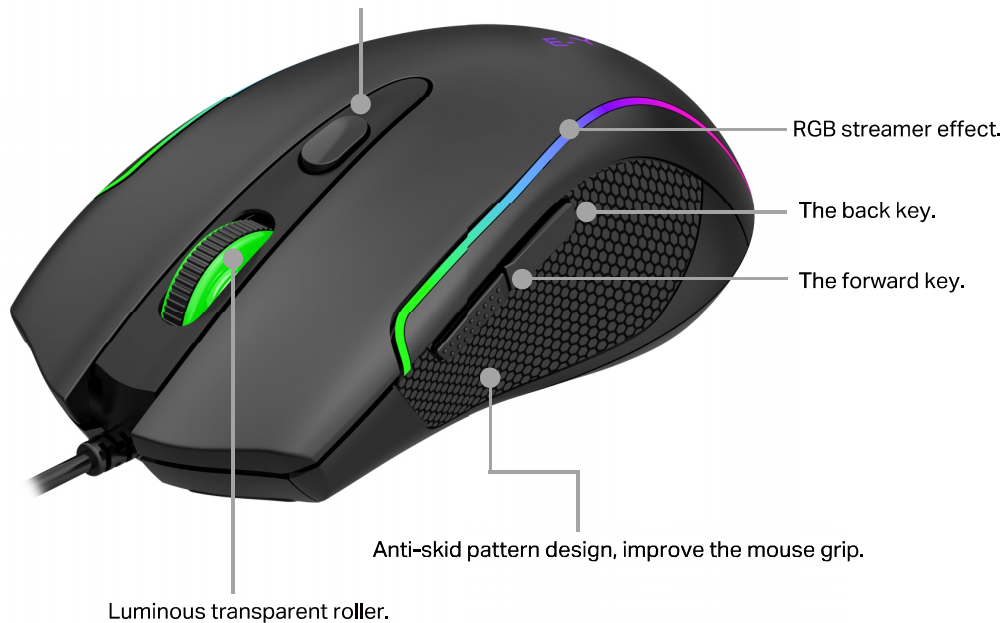

LOGO lights up (optional in seven colors)

#### Specification Parameters :

Interface type	USB
System of tracking	Infrared optics
size	117 (L) × 63 (W) × 39 (H) ± 0.5mm
Weight	112 ± 5g (Contains built-in weighted iron)
Material	ABS
Number of keys	6 KEY
Button Life	8000000
scanning speed	32 ips
Resolution	800/1600/2400/3200/4800/6400 DPI
Rating	DC 5V ≤ 150mA

#### Operating system :

WIN 2000/WIN XP/WIN VISTA/WIN7/WIN 8/win10/Win11/MAC OS

DPI adjusted in six levels: 800/1600/2400/3200/4800/6400.

COLOR:

Supports 7 lighting effects.

Support macro editing, mouse memory 2 groups of user interface Settings, Through the special button to quickly switch, fit each player.