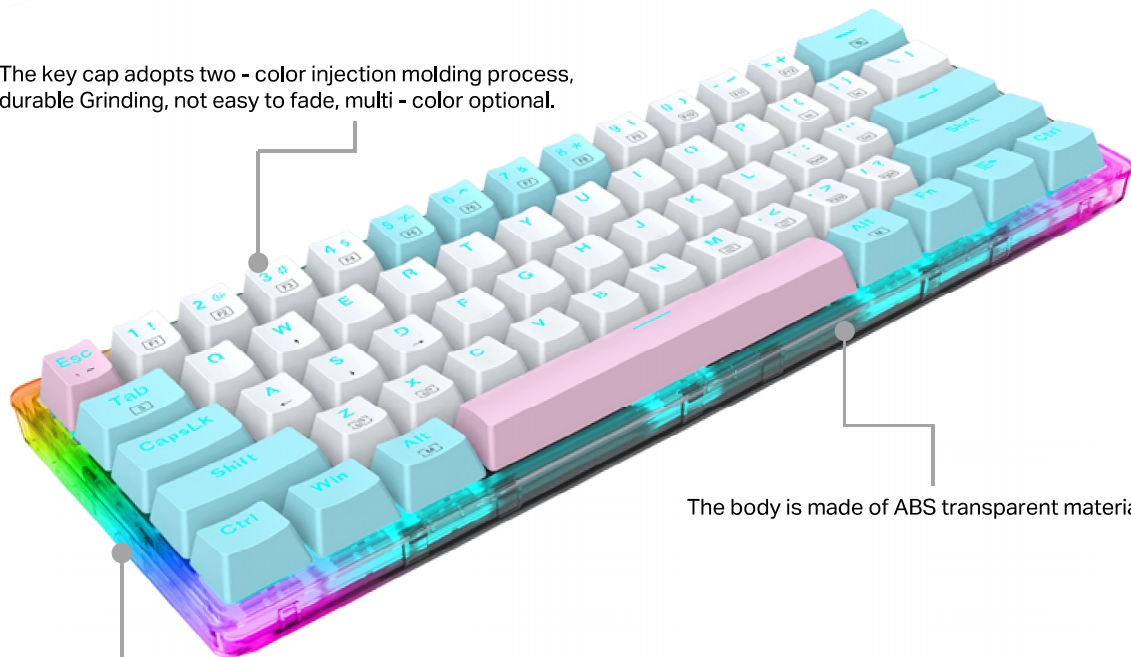

# Z-11T/8708

COLOR:

White Blue/Blue White

## Specification Parameters :

- Size : 297 (L) × 107 (W) × 34 (H) ± 0.5mm
- weight : 393g ± 20g
- Interface : USB
- Number of keys : 61US
- Total stroke of key : 4.0mm
- Push button force : 60 ± 10g
- Rating : DC 5V / < 350mA

## Operating system :

- WIN 2000/WIN XP/WIN VISTA/WIN7/WIN 8/win10/Win11/MAC OS

The key cap adopts two - color injection molding process, durable Grinding, not easy to fade, multi - color optional.

The body is made of ABS transparent material.

Fashionable appearance design, one body forming metal Panel, not easy to rust, scratch resistant.

SWITCH:

-  Blue
-  Red
-  Brown
-  Black

Supports 20 lighting modes

COLOR: