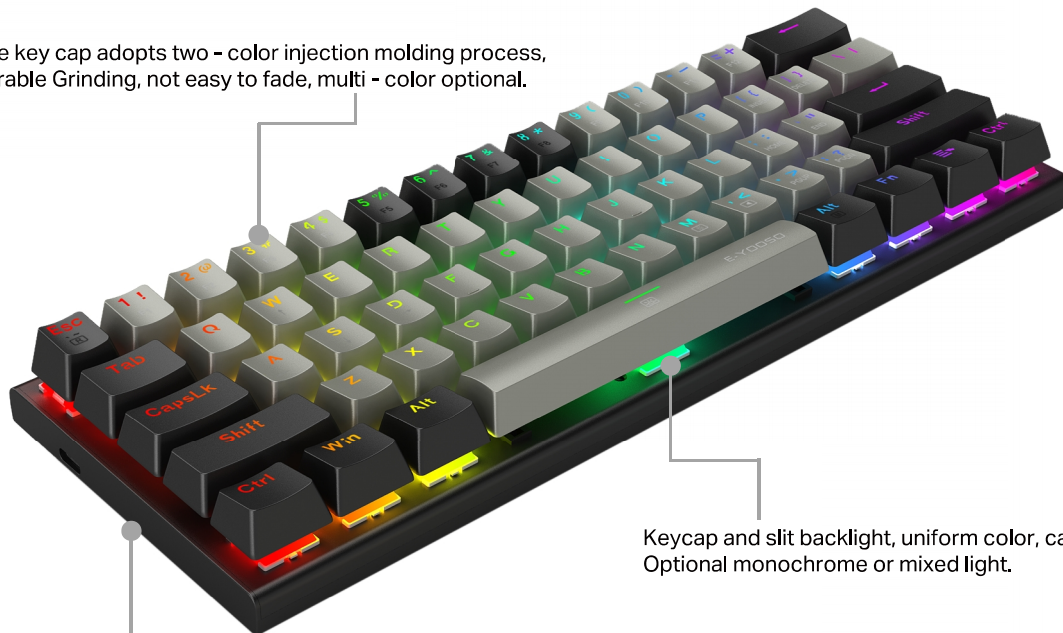

## Operating system :

- WIN 2000/WIN XP/WIN VISTA/WIN7/WIN 8/win10/Win11/MAC OS

The key cap adopts two - color injection molding process, durable Grinding, not easy to fade, multi - color optional.

The body is made of ABS transparent material.

Side RGB atmosphere light.

SWITCH:

-  Blue
-  Red
-  Brown
-  Black

Supports 9 lighting modes

COLOR:

Black Grey/Grey Black

White Grey/Grey White

#### Operating system :

- WIN 2000/WIN XP/WIN VISTA/WIN7/WIN 8/win10/Win11/MAC OS

The key cap adopts two - color injection molding process, durable Grinding, not easy to fade, multi - color optional.

Keycap and slit backlight, uniform color, can Optional monochrome or mixed light.

Fashionable appearance design, one body forming metal Panel, not easy to rust, scratch resistant.

SWITCH:

-  Blue
-  Red
-  Brown
-  Black

Supports 20 lighting modes

COLOR: