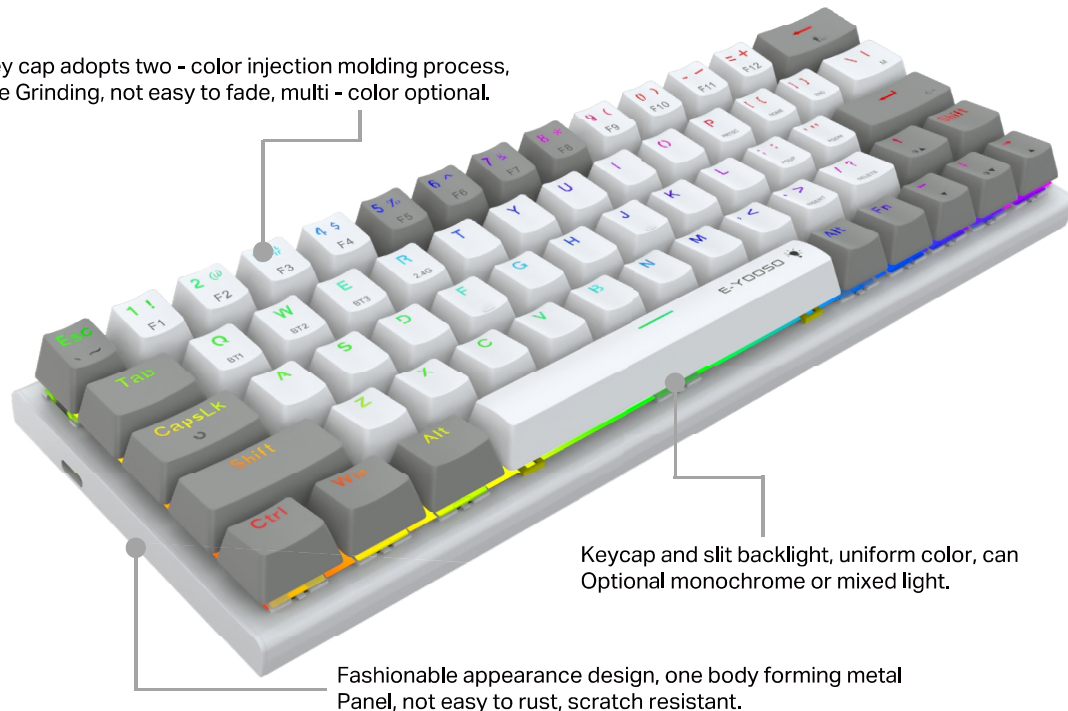

#### Operating system :

- WIN 2000/WIN XP/WIN VISTA/WIN7/WIN 8/win10/Win11/MAC OS

The key cap adopts two - color injection molding process, durable Grinding, not easy to fade, multi - color optional.

Keycap and slit backlight, uniform color, can Optional monochrome or mixed light.

Fashionable appearance design, one body forming metal Panel, not easy to rust, scratch resistant.

SWITCH:

-  Blue
-  Red
-  Brown
-  Black

Supports 20 lighting modes

COLOR:

## Specification Parameters :

- Size : 291(L) × 105(W) × 33(H) ± 0.5mm
- Weight : 543g ± 20g
- Interface : USB
- Number of keys : 63US
- Total stroke of key : 4.0mm
- Push button force : 60 ± 10g
- Rating : DC 5V/ < 200mA

## Operating system :

- WIN 2000/WIN XP/WIN VISTA/WIN 7/WIN 8/win10/Win11/MAC OS

The key cap adopts two - color injection molding process, durable Grinding, not easy to fade, multi - color optional.

SWITCH: